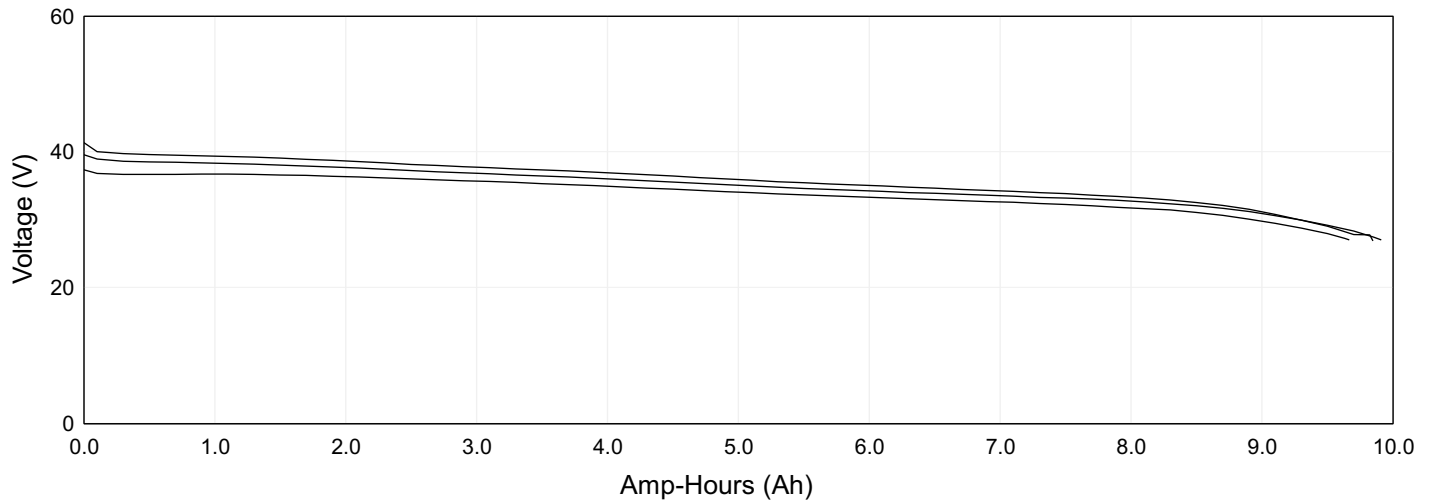

Battery Discharge Test Results Bottle (B3610Li_B) SN: B10s3Gq2309001

Please keep your spare battery key(s) in a safe place, as Grin cannot replace them.

	Discharge # 2	Discharge # 3	Discharge # 4
Date	2023-03-14	2023-03-15	2023-03-15
Discharge Capacity	9.90 Ah	9.66 Ah	9.84 Ah
Discharge Energy	345.67 Wh	327.59 Wh	351.42 Wh
Avg. Discharge Current	9.34 A	13.64 A	4.65 A
Avg. Int. Resistance	133 mΩ	136 mΩ	152 mΩ
Last Voltage Reading	27.05 V	27.05 V	27.04 V

Voltage vs. Amp-Hours

Internal Resistance vs. Amp-Hours