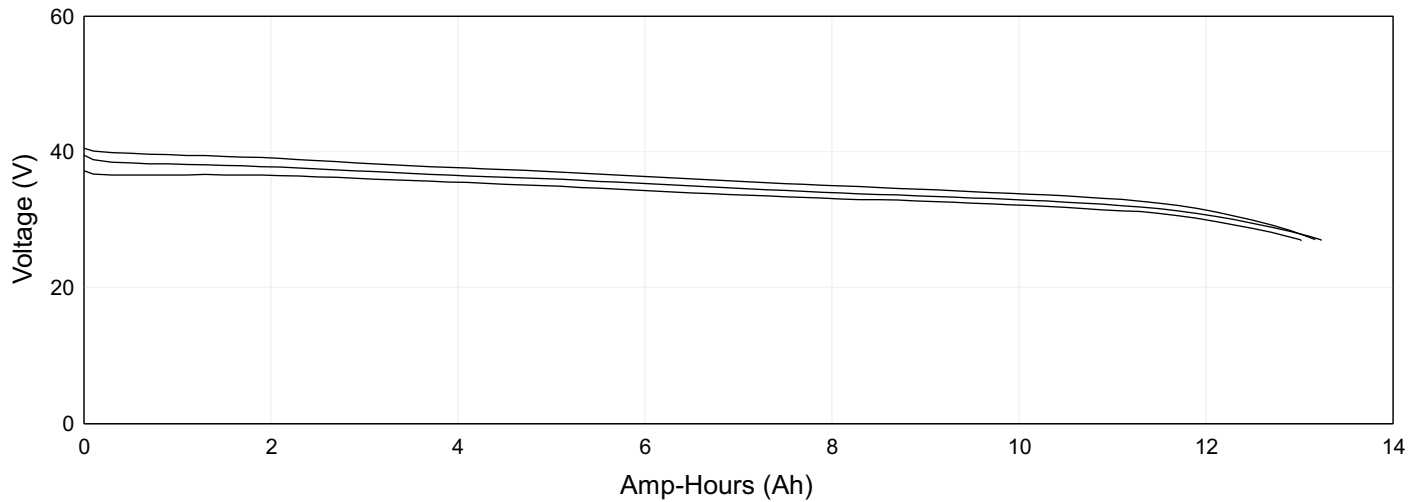

Battery Discharge Test Results Bottle (B3614Li_B) SN: B10s4Gr2309001

Please keep your spare battery key(s) in a safe place, as Grin cannot replace them.

	Discharge # 2	Discharge # 3	Discharge # 4
Date	2023-03-14	2023-03-15	2023-03-15
Discharge Capacity	13.23 Ah	13.02 Ah	13.16 Ah
Discharge Energy	458.44 Wh	439.20 Wh	469.95 Wh
Avg. Discharge Current	9.41 A	13.71 A	4.95 A
Avg. Int. Resistance	183 mΩ	163 mΩ	168 mΩ
Last Voltage Reading	27.04 V	27.04 V	27.06 V

Voltage vs. Amp-Hours

Internal Resistance vs. Amp-Hours