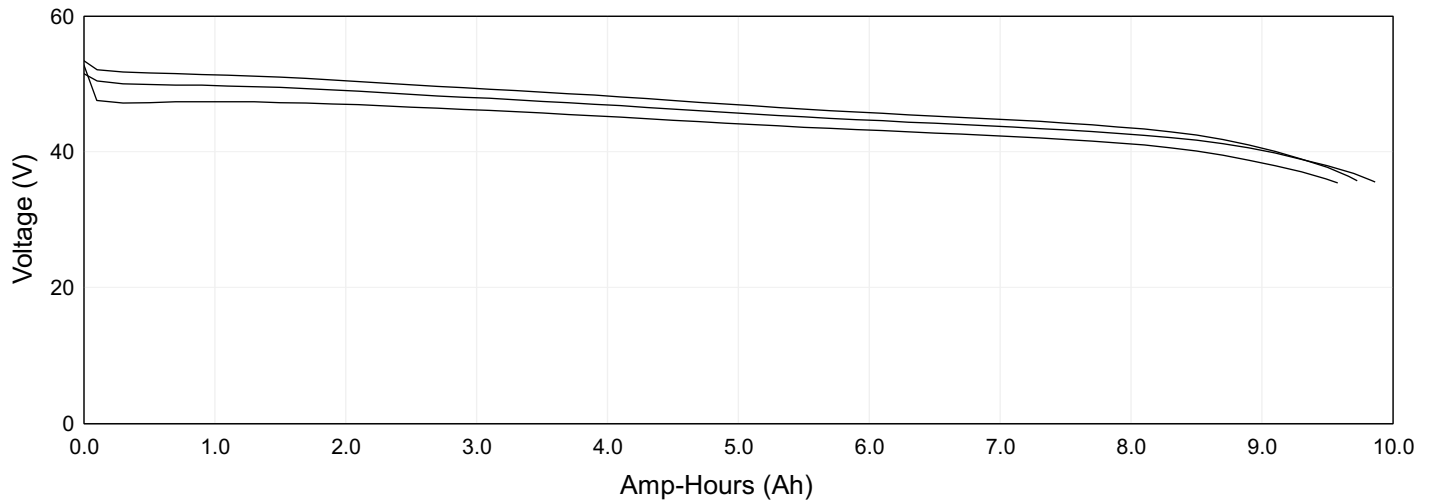

Battery Discharge Test Results Bottle (B4810Li_B) SN: B13s3Gr2309001

Please keep your spare battery key(s) in a safe place, as Grin cannot replace them.

	Discharge # 2	Discharge # 3	Discharge # 4
Date	2023-03-14	2023-03-15	2023-03-15
Discharge Capacity	9.86 Ah	9.57 Ah	9.72 Ah
Discharge Energy	448.36 Wh	420.67 Wh	454.46 Wh
Avg. Discharge Current	11.48 A	17.22 A	5.77 A
Avg. Int. Resistance	169 mΩ	168 mΩ	188 mΩ
Last Voltage Reading	35.58 V	35.42 V	35.73 V

Voltage vs. Amp-Hours

Internal Resistance vs. Amp-Hours