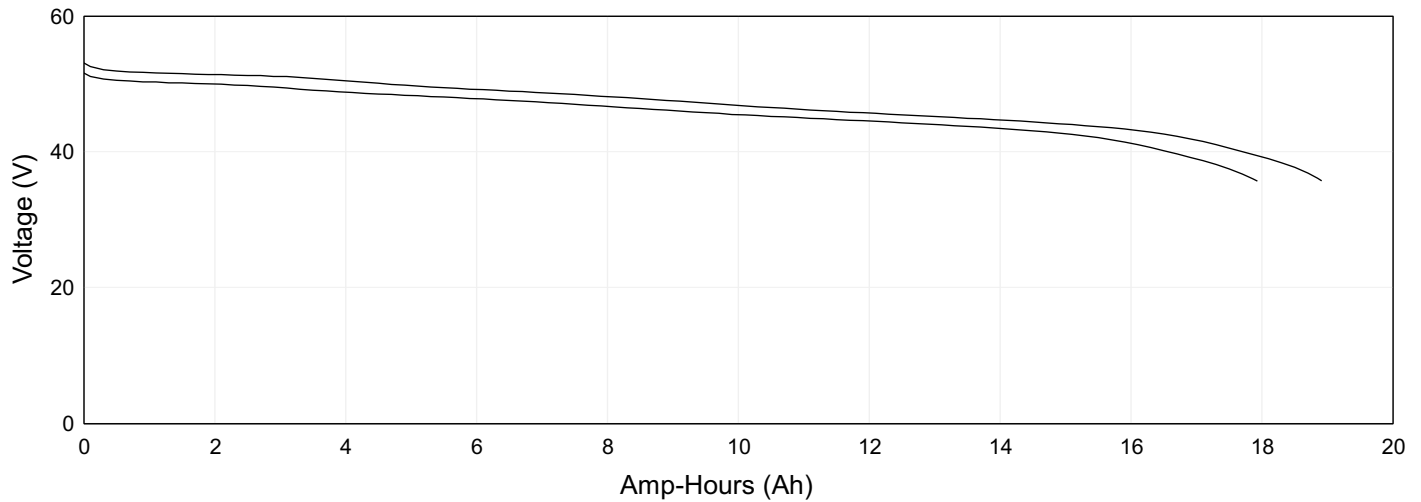

1290 Odium Dr
Vancouver, Bc Canada. V5L3L9
www.ebikes.ca

T (604)-569-0902
E sales@ebikes.ca

Battery Discharge Test Results 21700 (B4819LiM_DT) SN: B13S4Uo2332036

Please keep your spare battery key(s) in a safe place, as Grin cannot replace them.

	Discharge # 1	Discharge # 3
Date	2023-11-03	2023-11-06
Discharge Capacity	18.90 Ah	17.92 Ah
Discharge Energy	885.05 Wh	820.13 Wh
Avg. Discharge Current	11.56 A	17.48 A
Avg. Int. Resistance	93 mΩ	89 mΩ
Last Voltage Reading	35.86 V	35.73 V

Voltage vs. Amp-Hours