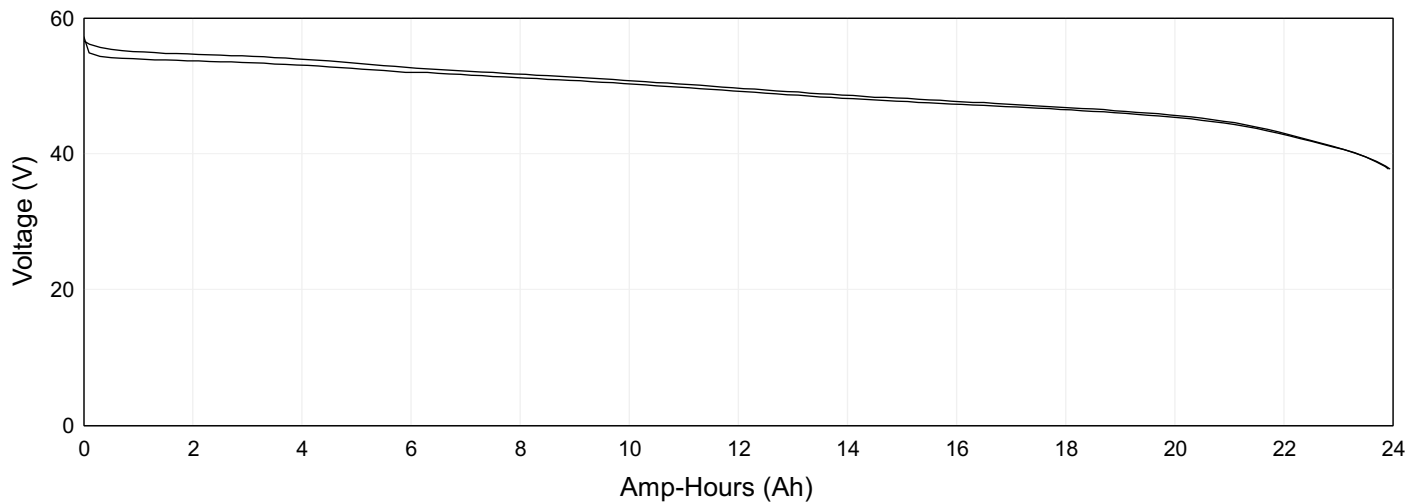

1290 Odium Dr
Vancouver, Bc Canada. V5L3L9
www.ebikes.ca

T (604)-569-0902
E sales@ebikes.ca

Battery Discharge Test Results Triangle (B5223Li_T) SN: B14S7Gm2332022

Please keep your spare battery key(s) in a safe place, as Grin cannot replace them.

	Discharge # 2	Discharge # 3
Date	2023-11-01	2023-11-02
Discharge Capacity	23.91 Ah	23.94 Ah
Discharge Energy	19.20 Wh	201.74 Wh
Avg. Discharge Current	13.17 A	19.19 A
Avg. Int. Resistance	140 mΩ	110 mΩ
Last Voltage Reading	37.83 V	37.82 V

Voltage vs. Amp-Hours