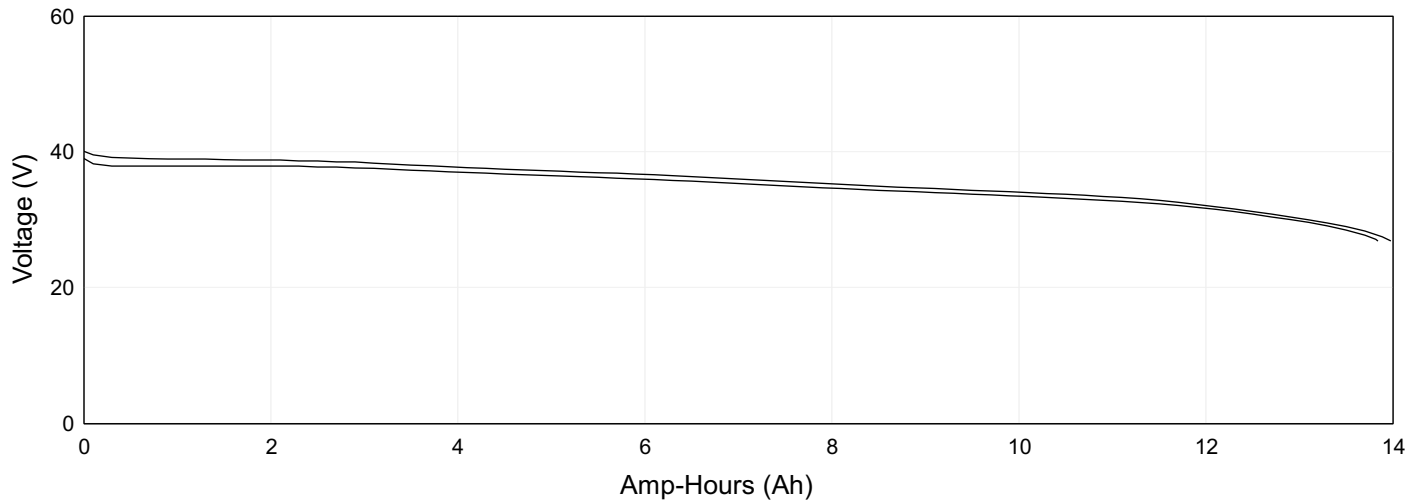

1290 Odium Dr
Vancouver, Bc Canada. V5L3L9
www.ebikes.ca

T (604)-569-0902
E sales@ebikes.ca

Battery Discharge Test Results 21700 (B3614.5LiM_DT) SN: B10S3Ak2225051

Please keep your spare battery key(s) in a safe place, as Grin cannot replace them.

	Discharge # 1	Discharge # 3
Date	2023-11-15	2023-11-16
Discharge Capacity	13.97 Ah	13.83 Ah
Discharge Energy	495.70 Wh	482.42 Wh
Avg. Discharge Current	9.34 A	13.79 A
Avg. Int. Resistance	113 mΩ	103 mΩ
Last Voltage Reading	27.01 V	27.00 V

Voltage vs. Amp-Hours