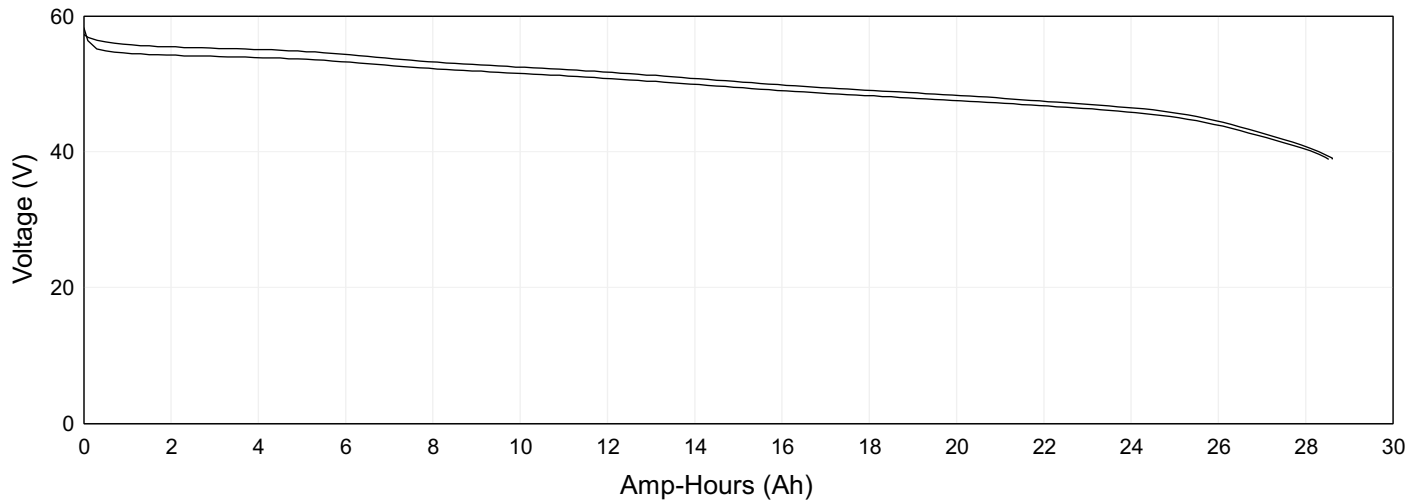

1290 Odium Dr
Vancouver, Bc Canada. V5L3L9
www.ebikes.ca

T (604)-569-0902
E sales@ebikes.ca

Battery Discharge Test Results Canon I (B5229Li_DT) SN: B14S6Us2332012

Please keep your spare battery key(s) in a safe place, as Grin cannot replace them.

	Discharge # 2	Discharge # 3
Date	2023-11-06	2023-11-07
Discharge Capacity	28.61 Ah	28.52 Ah
Discharge Energy	52.37 Wh	632.17 Wh
Avg. Discharge Current	12.57 A	18.43 A
Avg. Int. Resistance	95 mΩ	95 mΩ
Last Voltage Reading	39.01 V	39.03 V

Voltage vs. Amp-Hours