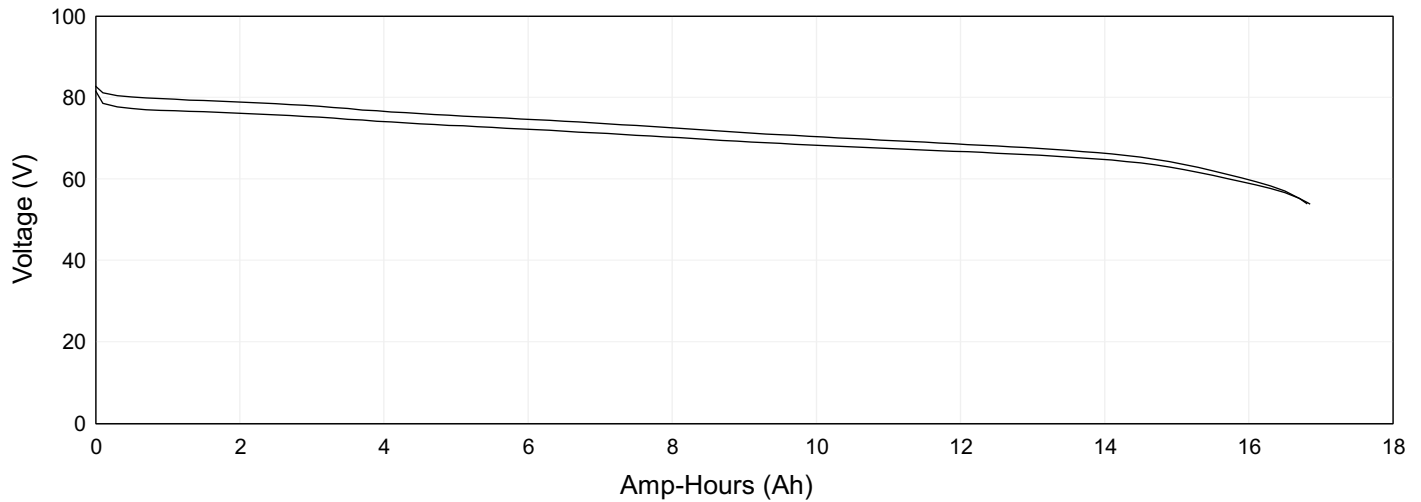

1290 Odium Dr
Vancouver, Bc Canada. V5L3L9
www.ebikes.ca

T (604)-569-0902
E sales@ebikes.ca

Battery Discharge Test Results Triangle (B7216Li_T) SN: B20S5Gm2332017

Please keep your spare battery key(s) in a safe place, as Grin cannot replace them.

	Discharge # 1	Discharge # 2
Date	2023-11-06	2023-11-06
Discharge Capacity	16.84 Ah	16.80 Ah
Discharge Energy	1169.97 Wh	1202.98 Wh
Avg. Discharge Current	18.99 A	9.67 A
Avg. Int. Resistance	138 mΩ	144 mΩ
Last Voltage Reading	54.00 V	54.00 V

Voltage vs. Amp-Hours