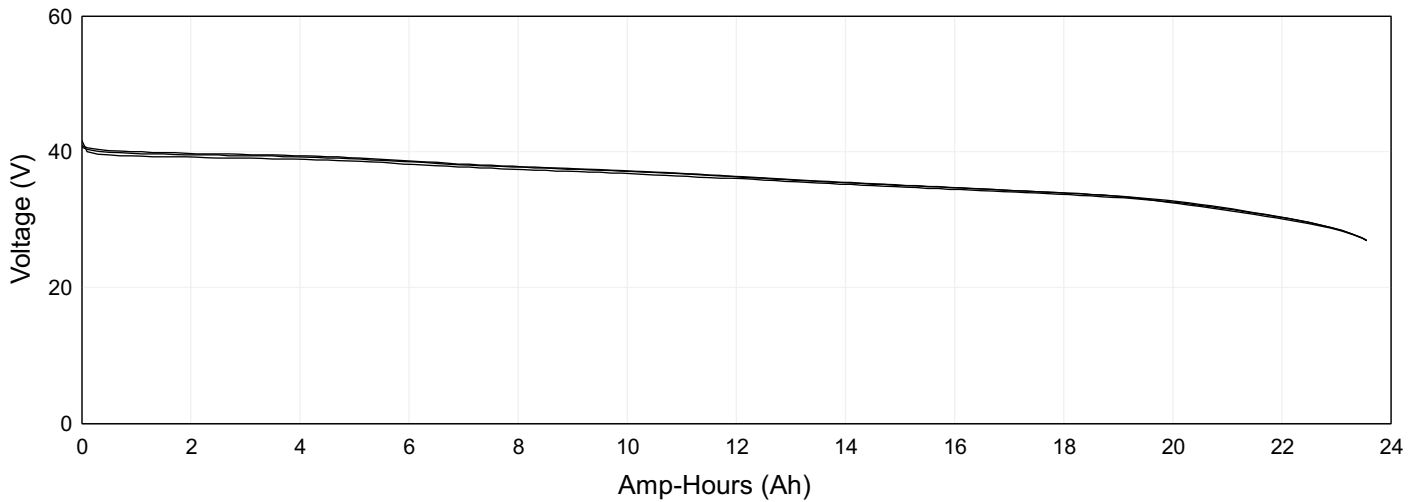

1290 Odium Dr
Vancouver, Bc Canada. V5L3L9
www.ebikes.ca

T (604)-569-0902
E sales@ebikes.ca

Battery Discharge Test Results Reention (B3624LiM_DT) SN: B10S5Ao2129026

Please keep your spare battery key(s) in a safe place, as Grin cannot replace them.

	Discharge # 1	Discharge # 2	Discharge # 3
Date	2023-11-21	2023-11-21	2023-11-22
Discharge Capacity	23.54 Ah	23.54 Ah	23.54 Ah
Discharge Energy	844.69 Wh	847.55 Wh	839.45 Wh
Avg. Discharge Current	9.39 A	9.43 A	13.94 A
Avg. Int. Resistance	88 mΩ	81 mΩ	76 mΩ
Last Voltage Reading	27.02 V	27.01 V	27.00 V

Voltage vs. Amp-Hours