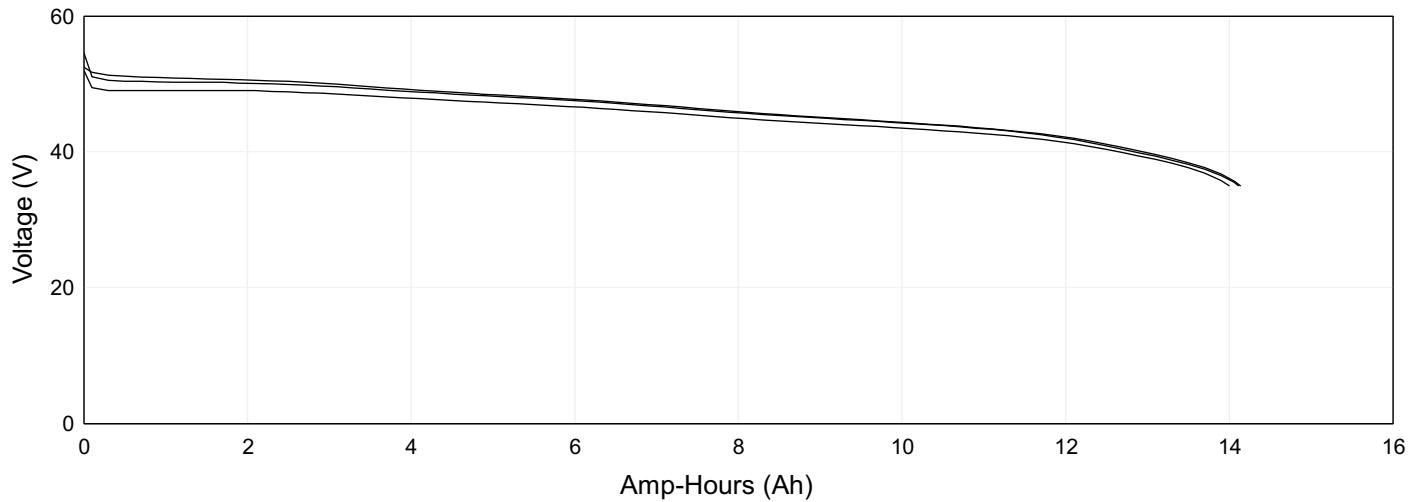

1290 Odium Dr
Vancouver, Bc Canada. V5L3L9
www.ebikes.ca

T (604)-569-0902
E sales@ebikes.ca

Battery Discharge Test Results Reention (4815LiM_DT) SN: B13S3Ak2225028

Please keep your spare battery key(s) in a safe place, as Grin cannot replace them.

	Discharge # 1	Discharge # 2	Discharge # 3
Date	2023-11-21	2023-11-21	2023-11-22
Discharge Capacity	14.11 Ah	14.13 Ah	13.99 Ah
Discharge Energy	648.52 Wh	653.17 Wh	632.05 Wh
Avg. Discharge Current	12.37 A	12.42 A	18.01 A
Avg. Int. Resistance	116 mΩ	111 mΩ	109 mΩ
Last Voltage Reading	35.06 V	35.08 V	35.11 V

Voltage vs. Amp-Hours