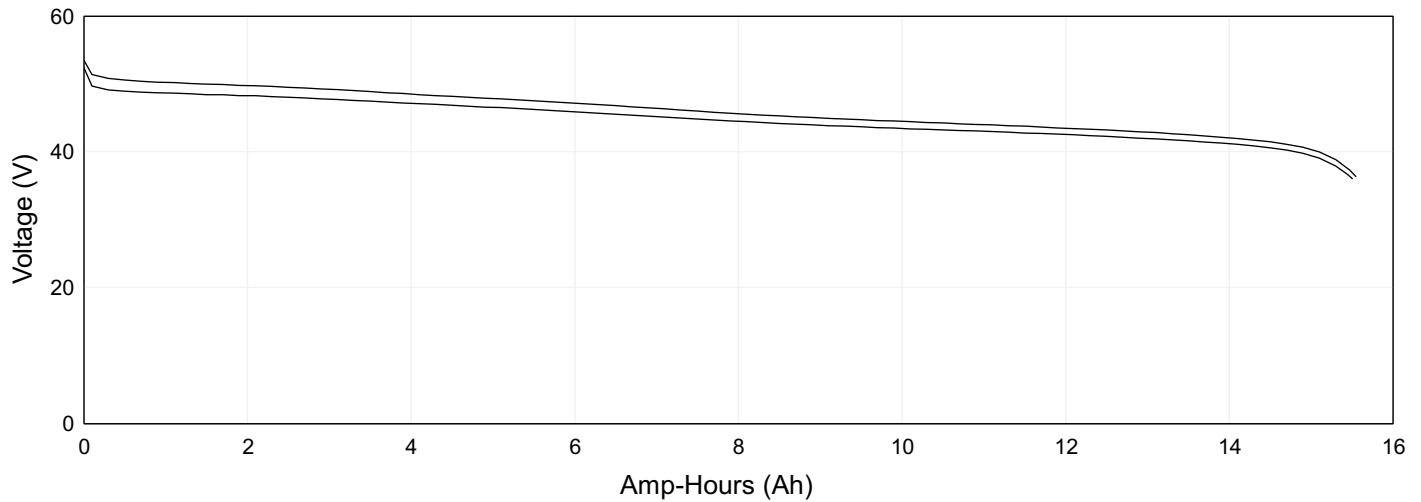

1290 Odium Dr
Vancouver, Bc Canada. V5L3L9
www.ebikes.ca

T (604)-569-0902
E sales@ebikes.ca

Battery Discharge Test Results eZee (B4816LiM_EZ) SN: SP220806E0001

Please keep your spare battery key(s) in a safe place, as Grin cannot replace them.

	Discharge # 1	Discharge # 3
Date	2023-11-22	2023-11-23
Discharge Capacity	15.55 Ah	15.50 Ah
Discharge Energy	713.35 Wh	693.36 Wh
Avg. Discharge Current	12.37 A	17.88 A
Avg. Int. Resistance	139 mΩ	137 mΩ
Last Voltage Reading	36.40 V	36.05 V

Voltage vs. Amp-Hours