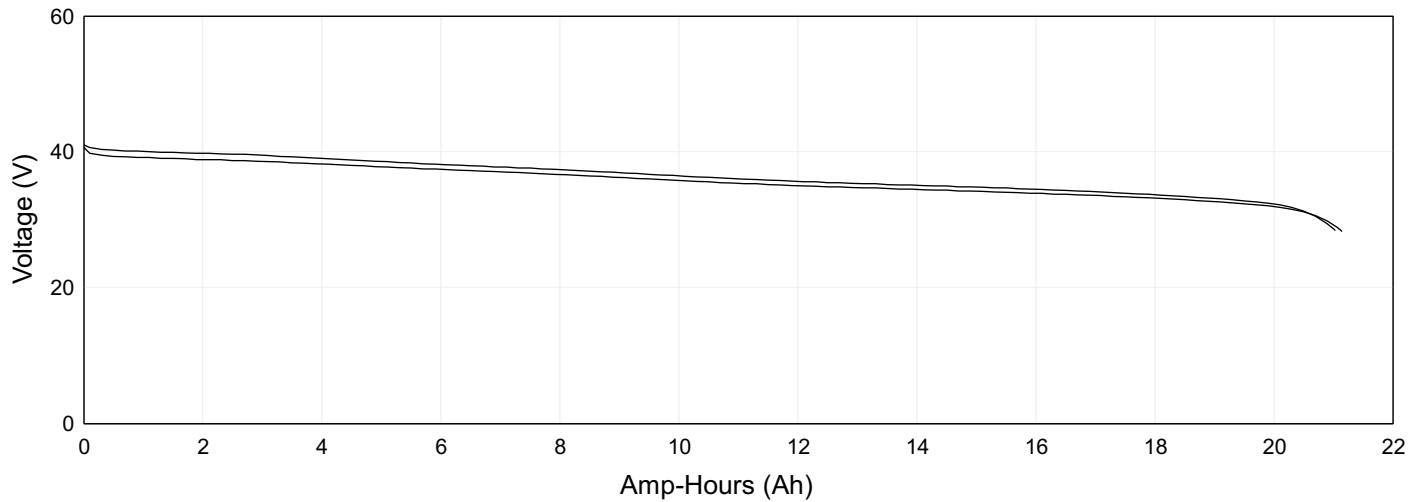

1290 Odium Dr
Vancouver, Bc Canada. V5L3L9
www.ebikes.ca

T (604)-569-0902
E sales@ebikes.ca

Battery Discharge Test Results eZee (B3622LiM_EZ) SN: SP220727A0024

Please keep your spare battery key(s) in a safe place, as Grin cannot replace them.

	Discharge # 2	Discharge # 3
Date	2023-11-23	2023-11-24
Discharge Capacity	21.02 Ah	21.13 Ah
Discharge Energy	763.45 Wh	752.89 Wh
Avg. Discharge Current	9.32 A	14.01 A
Avg. Int. Resistance	105 mΩ	103 mΩ
Last Voltage Reading	28.46 V	28.39 V

Voltage vs. Amp-Hours