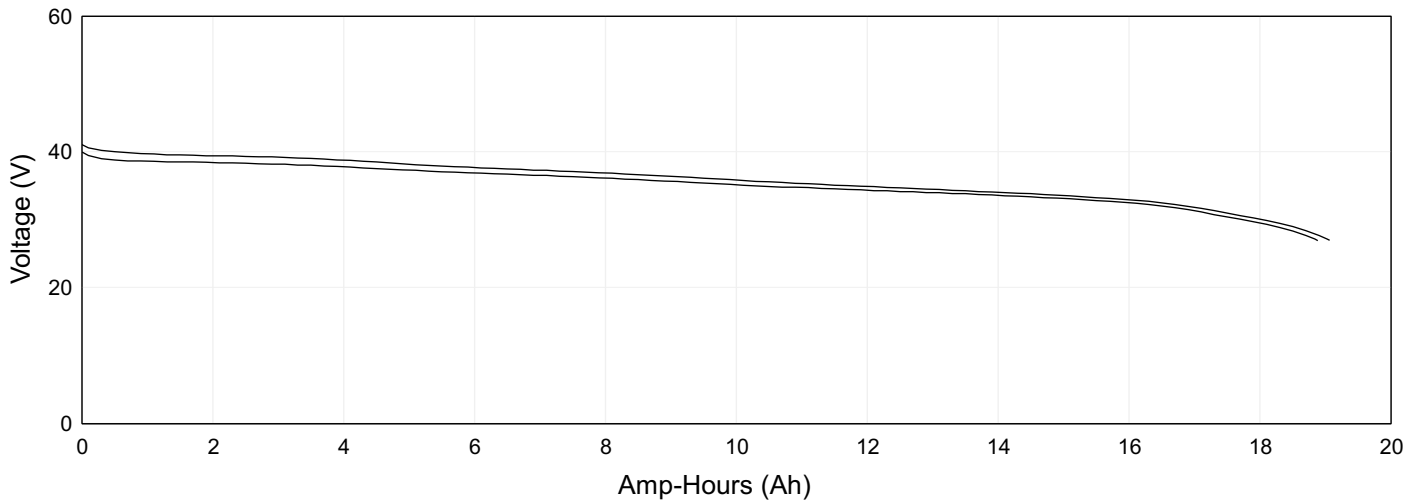

1290 Odium Dr
Vancouver, Bc Canada. V5L3L9
www.ebikes.ca

T (604)-569-0902
E sales@ebikes.ca

Battery Discharge Test Results 21700 (B3619LiM_DT) SN: B10S4Ak2225016

Please keep your spare battery key(s) in a safe place, as Grin cannot replace them.

	Discharge # 2	Discharge # 3
Date	2023-12-05	2023-12-06
Discharge Capacity	19.05 Ah	18.87 Ah
Discharge Energy	681.53 Wh	662.96 Wh
Avg. Discharge Current	9.36 A	13.77 A
Avg. Int. Resistance	90 mΩ	88 mΩ
Last Voltage Reading	27.01 V	27.03 V

Voltage vs. Amp-Hours