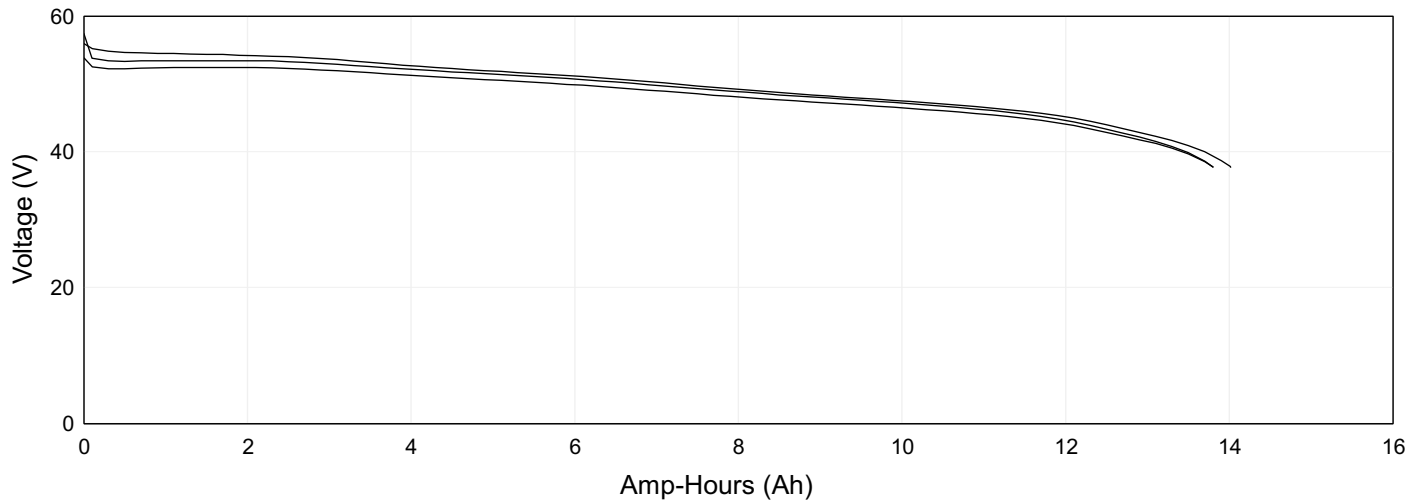

1290 Odium Dr
Vancouver, Bc Canada. V5L3L9
www.ebikes.ca

T (604)-569-0902
E sales@ebikes.ca

Battery Discharge Test Results 21700 (B5214.5LiM_DT) SN: B14S3Ac2129005

Please keep your spare battery key(s) in a safe place, as Grin cannot replace them.

	Discharge # 1	Discharge # 2	Discharge # 3
Date	2023-12-05	2023-12-05	2023-12-06
Discharge Capacity	13.80 Ah	14.02 Ah	13.80 Ah
Discharge Energy	678.48 Wh	694.93 Wh	667.48 Wh
Avg. Discharge Current	13.10 A	13.16 A	19.10 A
Avg. Int. Resistance	135 mΩ	129 mΩ	125 mΩ
Last Voltage Reading	37.80 V	37.83 V	37.87 V

Voltage vs. Amp-Hours