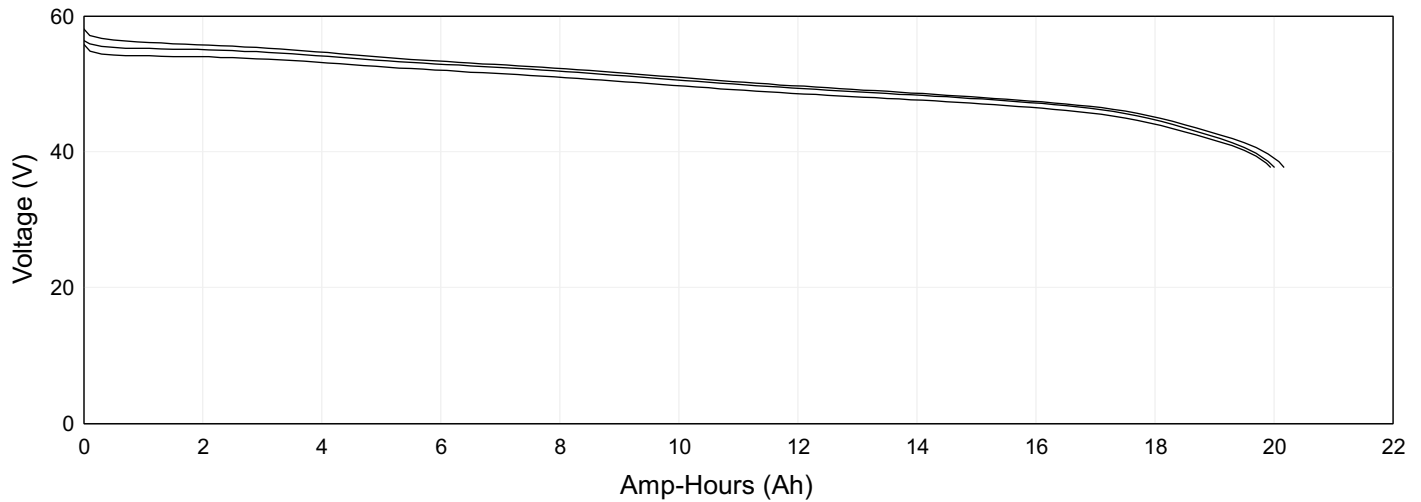

1290 Odium Dr
Vancouver, Bc Canada. V5L3L9
www.ebikes.ca

T (604)-569-0902
E sales@ebikes.ca

Battery Discharge Test Results Reention (B5220LiM_DT) SN: B14S6Gi2310043

Please keep your spare battery key(s) in a safe place, as Grin cannot replace them.

	Discharge # 1	Discharge # 2	Discharge # 3
Date	2023-12-05	2023-12-05	2023-12-06
Discharge Capacity	20.00 Ah	20.16 Ah	19.94 Ah
Discharge Energy	1003.18 Wh	1018.74 Wh	984.27 Wh
Avg. Discharge Current	12.17 A	12.22 A	18.55 A
Avg. Int. Resistance	112 mΩ	105 mΩ	105 mΩ
Last Voltage Reading	37.83 V	37.80 V	37.89 V

Voltage vs. Amp-Hours