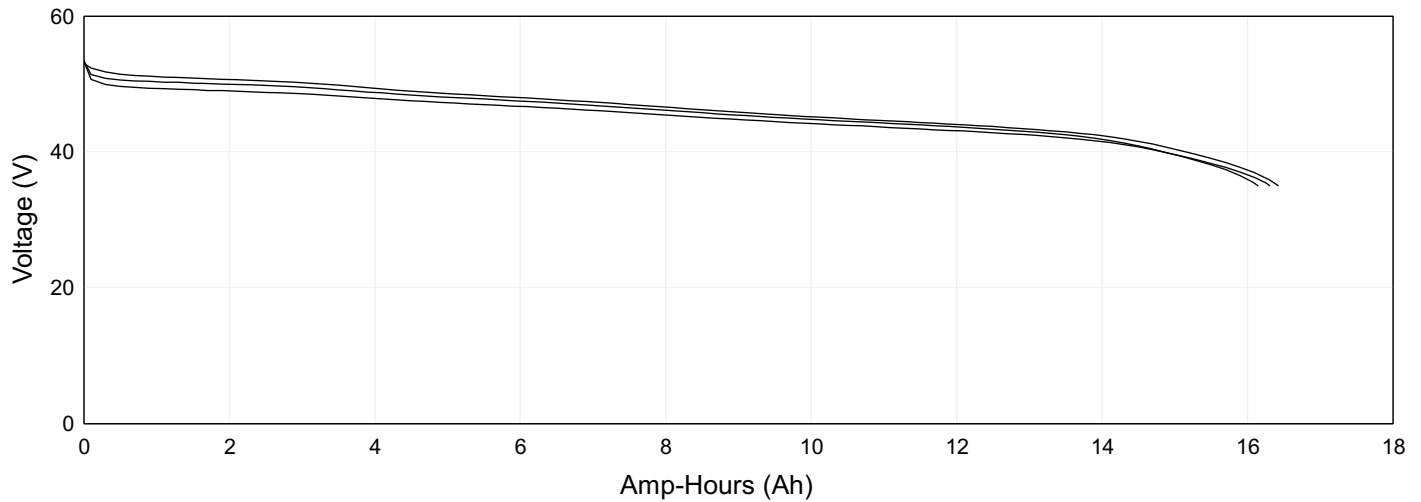

Battery Discharge Test Results eZee (B4817.5LiM_EZ) SN: AM0AR767349500052

Please keep your spare battery key(s) in a safe place, as Grin cannot replace them.

	Discharge # 1	Discharge # 2	Discharge # 3
Date	2024-01-30	2024-01-30	2024-01-31
Discharge Capacity	16.14 Ah	16.42 Ah	16.30 Ah
Discharge Energy	737.99 Wh	757.08 Wh	733.60 Wh
Avg. Discharge Current	12.28 A	12.35 A	17.87 A
Avg. Int. Resistance	106 mΩ	100 mΩ	103 mΩ
Last Voltage Reading	35.08 V	35.07 V	35.09 V

Voltage vs. Amp-Hours

Internal Resistance vs. Amp-Hours