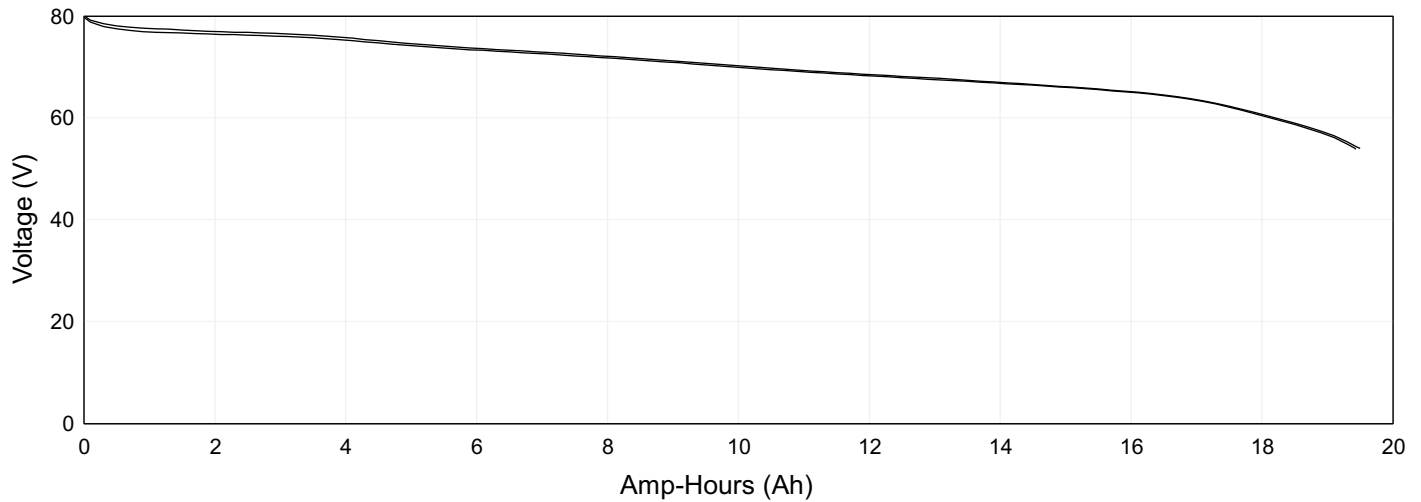

1290 Odium Dr
Vancouver, Bc Canada. V5L3L9
www.ebikes.ca

T (604)-569-0902
E sales@ebikes.ca

Battery Discharge Test Results Canon I (B7219Li_DT) SN: B20S4Us2332013

Please keep your spare battery key(s) in a safe place, as Grin cannot replace them.

	Discharge # 1	Discharge # 2
Date	2023-11-01	2023-11-01
Discharge Capacity	19.42 Ah	19.49 Ah
Discharge Energy	1354.46 Wh	1364.19 Wh
Avg. Discharge Current	17.00 A	16.91 A
Avg. Int. Resistance	172 mΩ	168 mΩ
Last Voltage Reading	54.00 V	54.00 V

Voltage vs. Amp-Hours