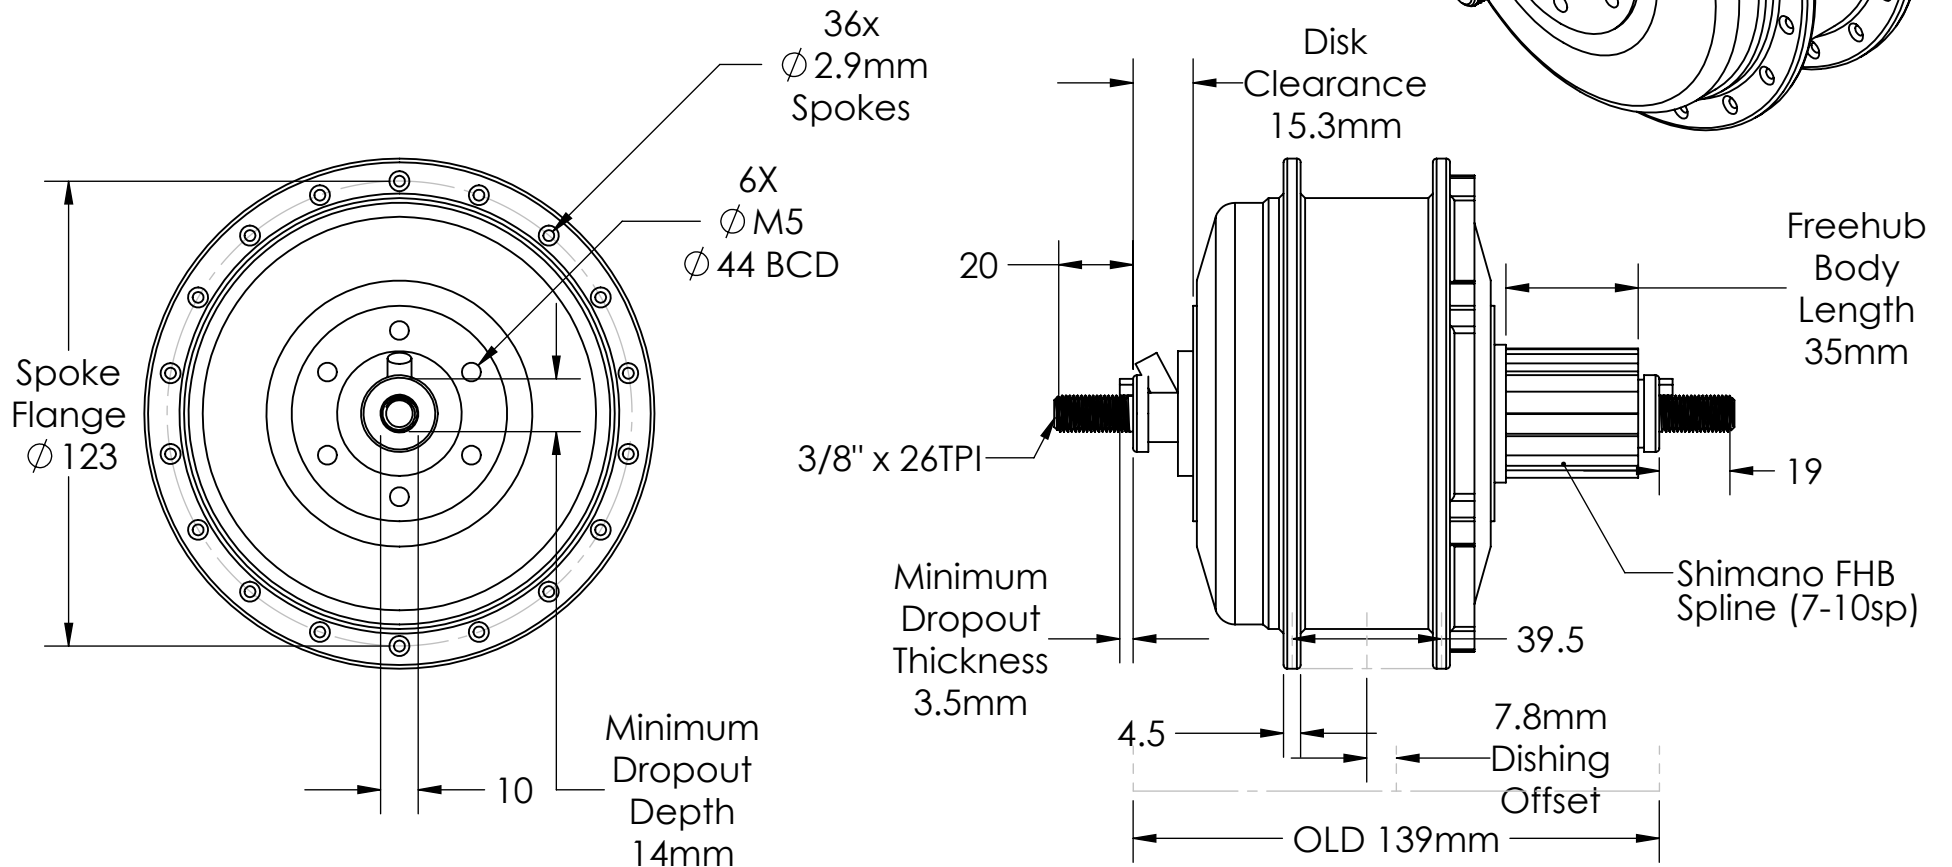

Gear Ratio: 11:1
 Magnetic Pole Pairs: 8 (88 effective)
 Connector: Higo Z910 Combined Speedo/Therm
 Thermistor: 10k NTC, B3400
 6 Speed Pulses/Rev
 Side-Cable Exit (Disc Side)
 Wire Length 220mm

PART NO:
MG310_xxx

REVISION:
1

DRAWN: Robbie
DATE: 28/07/2022

MATERIAL:
WEIGHT: 2640g

DESCRIPTION:
Bafang G310 Series Motors

UNLESS OTHERWISE SPECIFIED:
DIMENSIONS IN MM
TOLERANCES ± 1
TWO PLACE DECIMAL \pm

SURFACE FINISH:
SCALE: 1:2