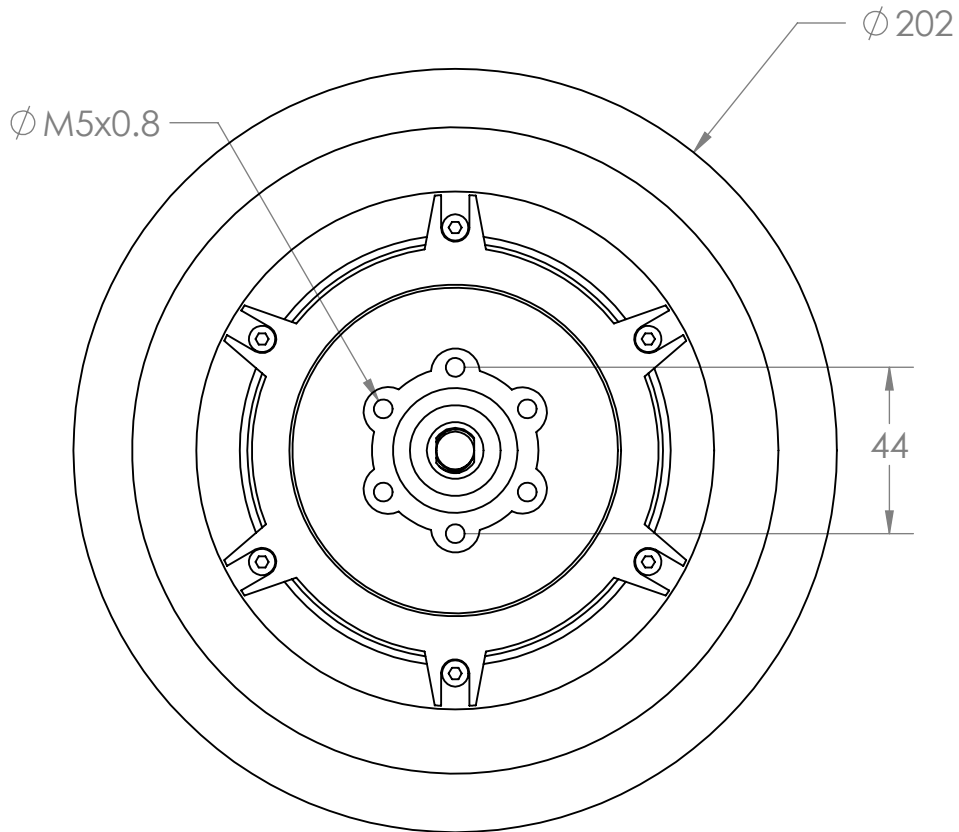

Magnetic Pole Pairs: 15
 Connector: Higo Z910
 Thermistor: 10K NTC, B3450
 Side Cable Exit (Non Disk)
 Wire Length 160mm

Inside Tabbed Washers extend OLD to 100mm

PART NO:
Bafang_D410

REVISION:
0

DRAWN: Justin L-E
 DATE: 26/12/2019

MATERIAL:
WEIGHT:

DESCRIPTION:
8" Direct Drive Scooter Motor

UNLESS OTHERWISE SPECIFIED:
 DIMENSIONS IN MM
 TOLERANCES ± 1
 TWO PLACE DECIMAL \pm

SURFACE
 FINISH:
 SCALE:

1:2

PROPRIETARY AND CONFIDENTIAL
 THE INFORMATION CONTAINED IN THIS
 DRAWING IS THE SOLE PROPERTY OF
 GRIN TECHNOLOGIES. ANY
 REPRODUCTION IN PART OR AS A WHOLE
 WITHOUT THE WRITTEN PERMISSION OF
 GRIN TECHNOLOGIES IS
 PROHIBITED.