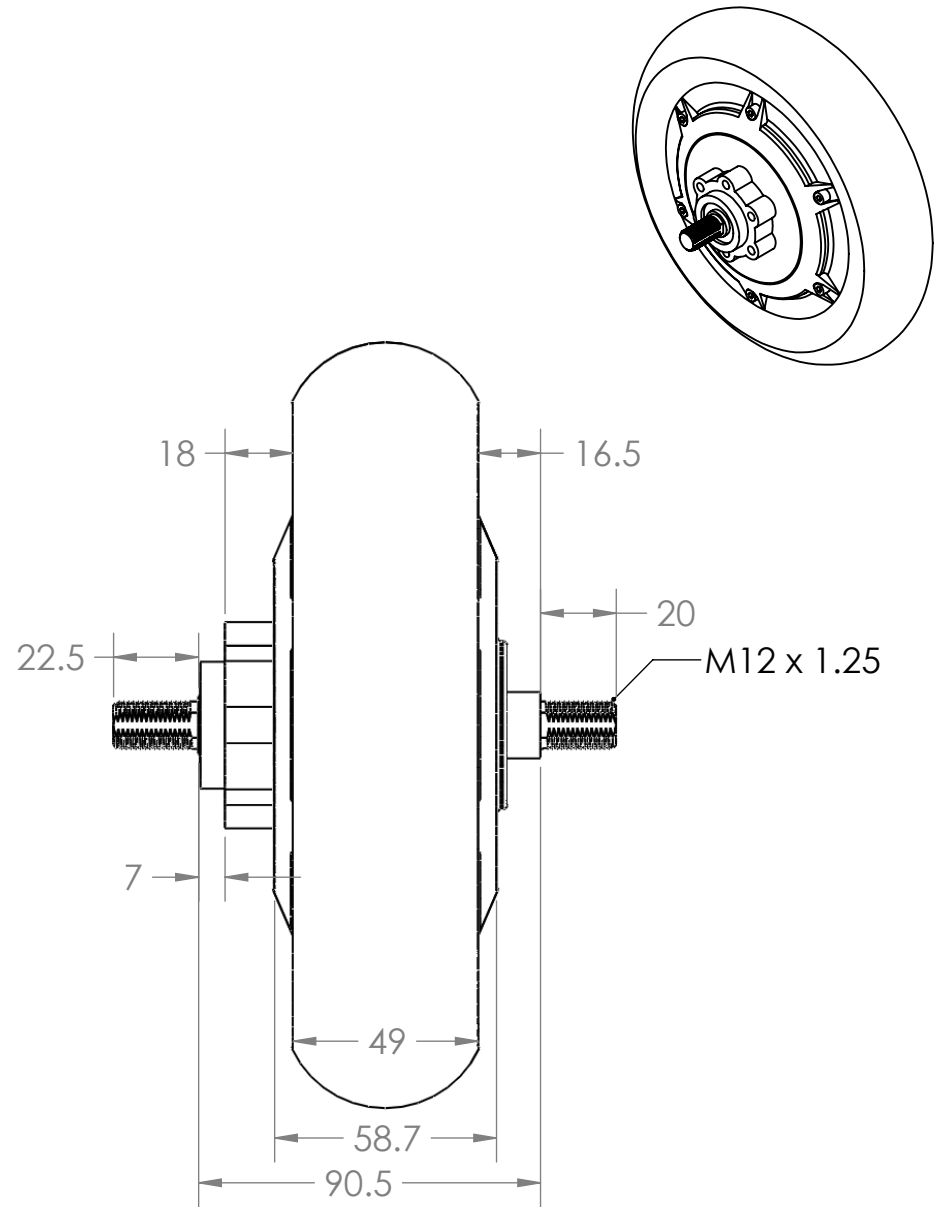

Magnetic Pole Pairs: 15
 Connector: Higo Z910
 Thermistor: 10K NTC, B3450
 Side Cable Exit (Non Disk)
 Wire Length 160mm

Inside Tabbed Washers extend OLD to 100mm

PART NO:
Bafang_D410

REVISION:
0

DRAWN: Justin L-E
 DATE: 26/12/2019

MATERIAL:
WEIGHT:

DESCRIPTION:
8" Direct Drive Scooter Motor

UNLESS OTHERWISE SPECIFIED:
 DIMENSIONS IN MM
 TOLERANCES ± 1
 TWO PLACE DECIMAL \pm

SURFACE
 FINISH:
 SCALE:

1:2

PROPRIETARY AND CONFIDENTIAL
 THE INFORMATION CONTAINED IN THIS
 DRAWING IS THE SOLE PROPERTY OF
 GRIN TECHNOLOGIES. ANY
 REPRODUCTION IN PART OR AS A WHOLE
 WITHOUT THE WRITTEN PERMISSION OF
 GRIN TECHNOLOGIES IS
 PROHIBITED.