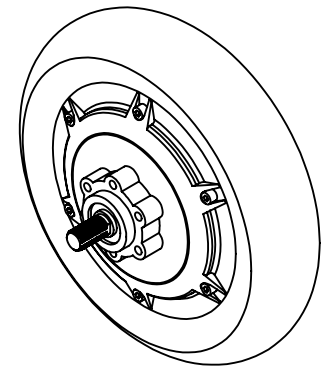

Magnetic Pole Pairs: 15
 Connector: Higo Z910
 Thermistor: 10K NTC, B3450
 Side Cable Exit (Non Disk)
 Wire Length 160mm

Inside Tabbed Washers extend OLD to 100mm

PART NO:
Bafang_D410

REVISION:
0

DRAWN: Justin L-E
 DATE: 26/12/2019

MATERIAL:
WEIGHT:

DESCRIPTION:
8" Direct Drive Scooter Motor

UNLESS OTHERWISE SPECIFIED:
 DIMENSIONS IN MM
 TOLERANCES ± 1
 TWO PLACE DECIMAL \pm

SURFACE
 FINISH:
 SCALE:

1:2

PROPRIETARY AND CONFIDENTIAL
 THE INFORMATION CONTAINED IN THIS
 DRAWING IS THE SOLE PROPERTY OF
 GRIN TECHNOLOGIES. ANY
 REPRODUCTION IN PART OR AS A WHOLE
 WITHOUT THE WRITTEN PERMISSION OF
 GRIN TECHNOLOGIES IS
 PROHIBITED.